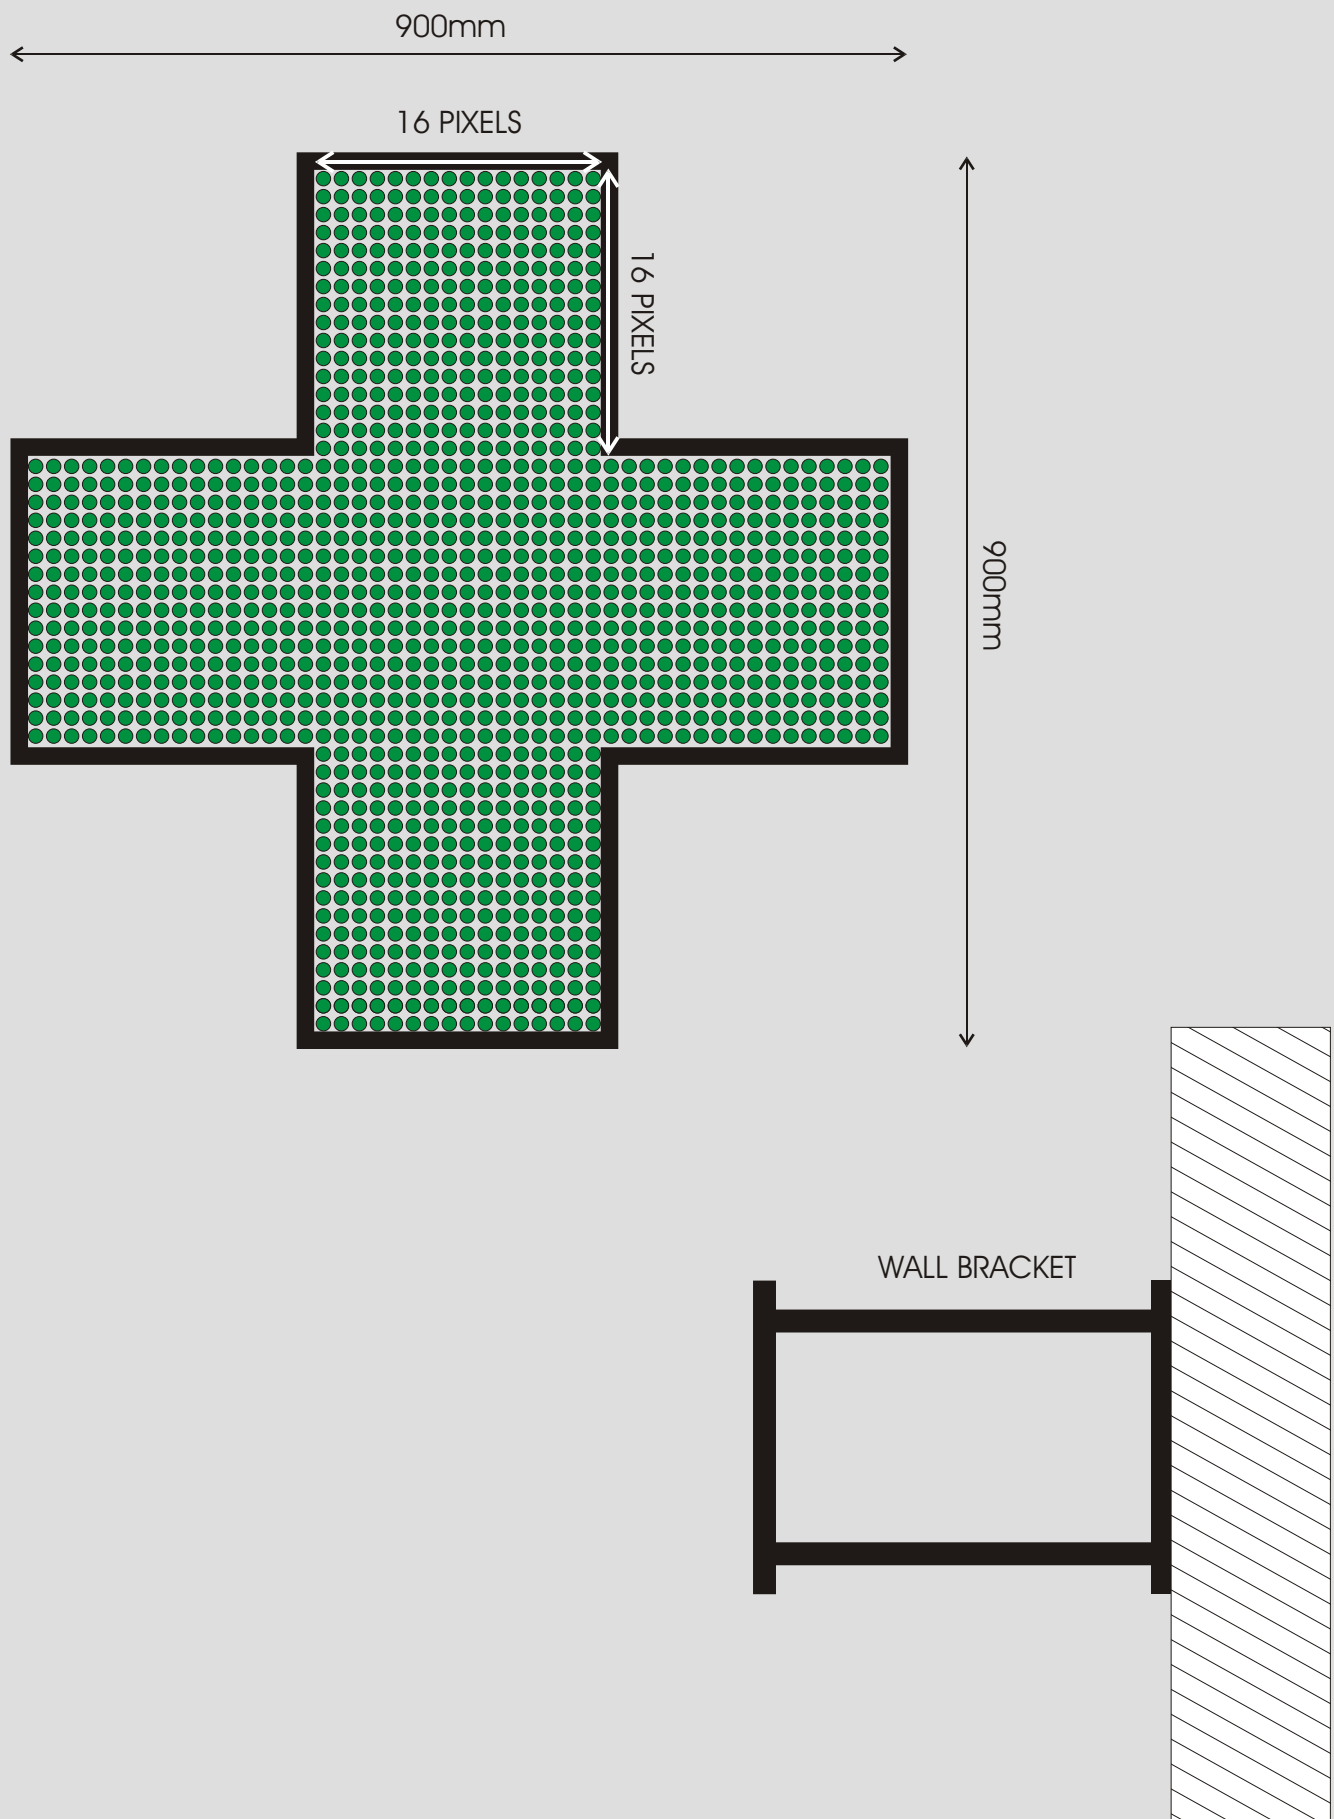

GENERAL OVERVIEW

PolyComp (PTY) Ltd has been market leaders in the design and manufacturing of high quality LED displays since 1985
We are the suppliers of choice to most European, African and Asian Markets.

52 Angus Crescent, Longmeadow Business Park East, Modderfontein South Africa
Tel: +27 11 608-2770 Email: admin@polycomp.co.za
Fax: +27 11 608-2774 Websites: www.polycomp.co.za, www.polycomp-displays.com